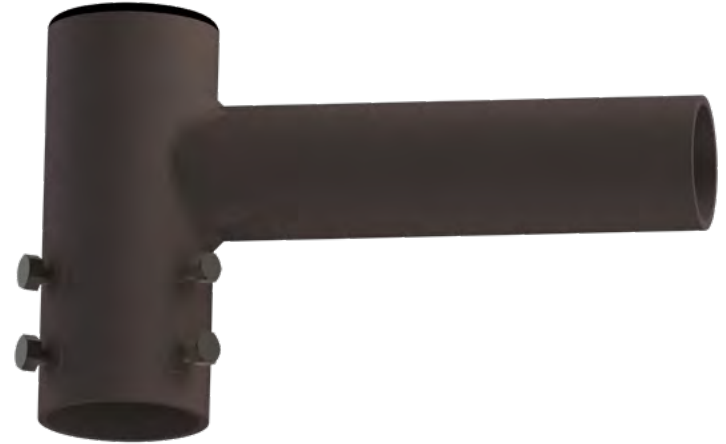

## Spoke Bracket

SINGLE ARM

POLE-TOP MOUNTING

- Pole-top spoke bracket for one fixture at 90°
- Provides horizontal tenon of 2 3/8" for fixture mounting
- Adapter mounts to vertical tenon up to 2 1/2" in diameter
- Includes removable cap and Stainless Steel 316 mounting hardware assembled

# OF LUMINAIRES

SERIES

ARM SPREAD

FINISH

**SB - 1 - 000 - SBZ**